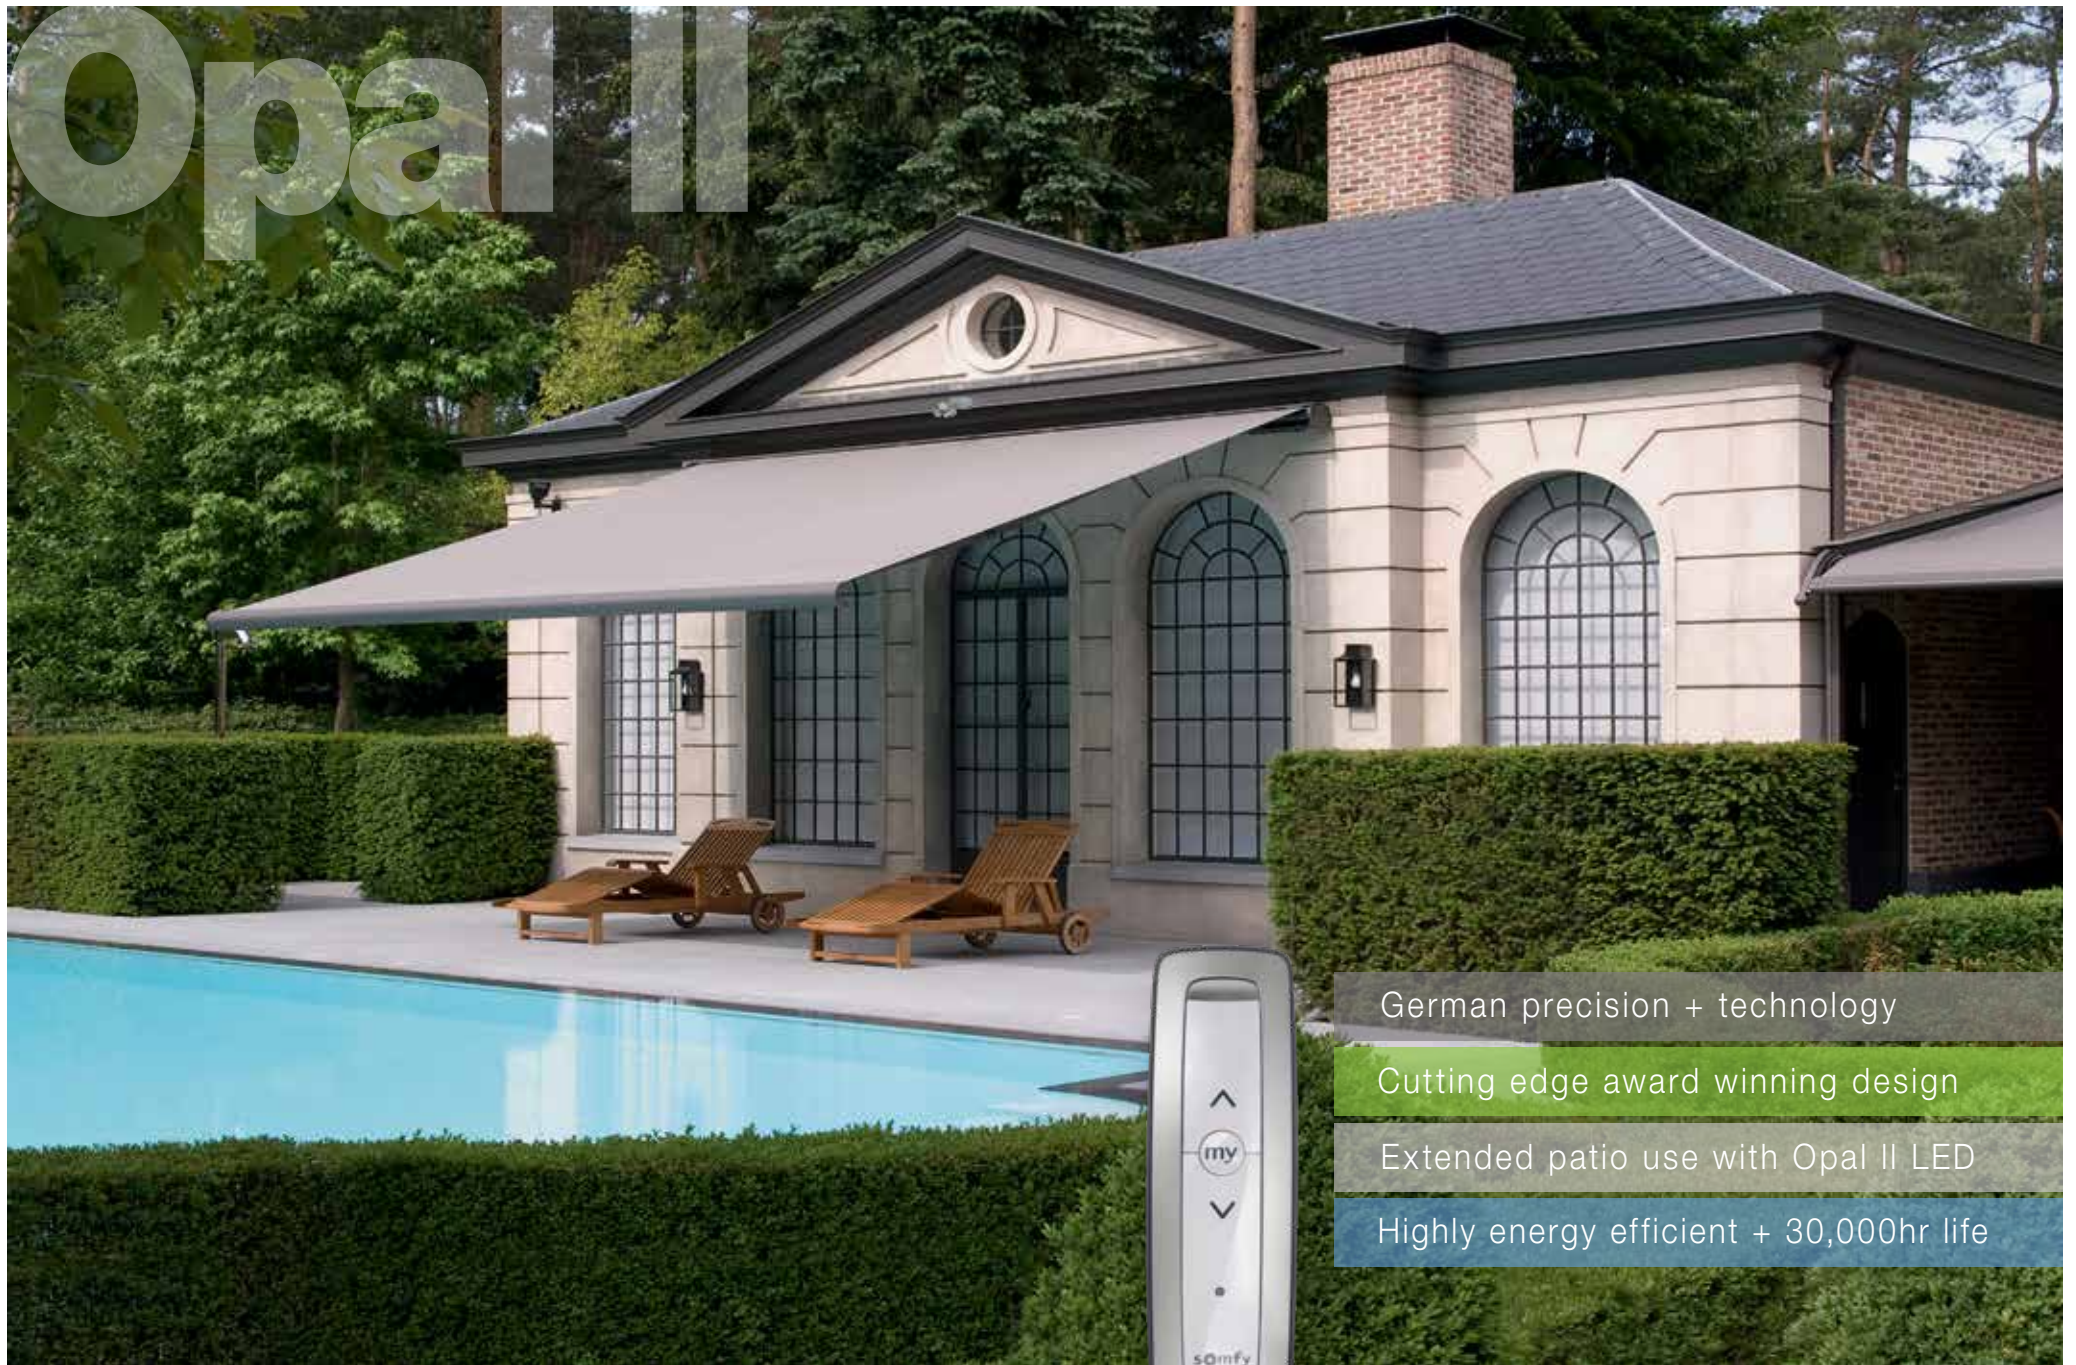

# Opal II

German precision + technology

Cutting edge award winning design

Extended patio use with Opal II LED

Highly energy efficient + 30,000hr life

Opal II + Somfy motorisation