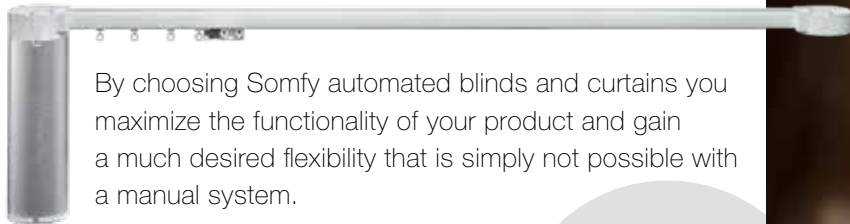

## MOTORISED CURTAIN TRACK SYSTEM

Somfy's Glydea curtain motor system is quiet, discreet, flexible and robust delivering the highest quality in automated curtains for any location; commercial or domestic. Designed with an adaptable operating system to suit the environment, you can choose to control your curtains via dry-contact, radio RTS technology or RS485 modules. The 'Touch Motion' feature will open or close the curtain simply by pulling on the fabric. The remote control will impress your guests with a quiet and sophisticated whisper soft and smooth operating system. Somfy is the world leader in cutting edge technology. Your curtains couldn't possibly be in better hands.