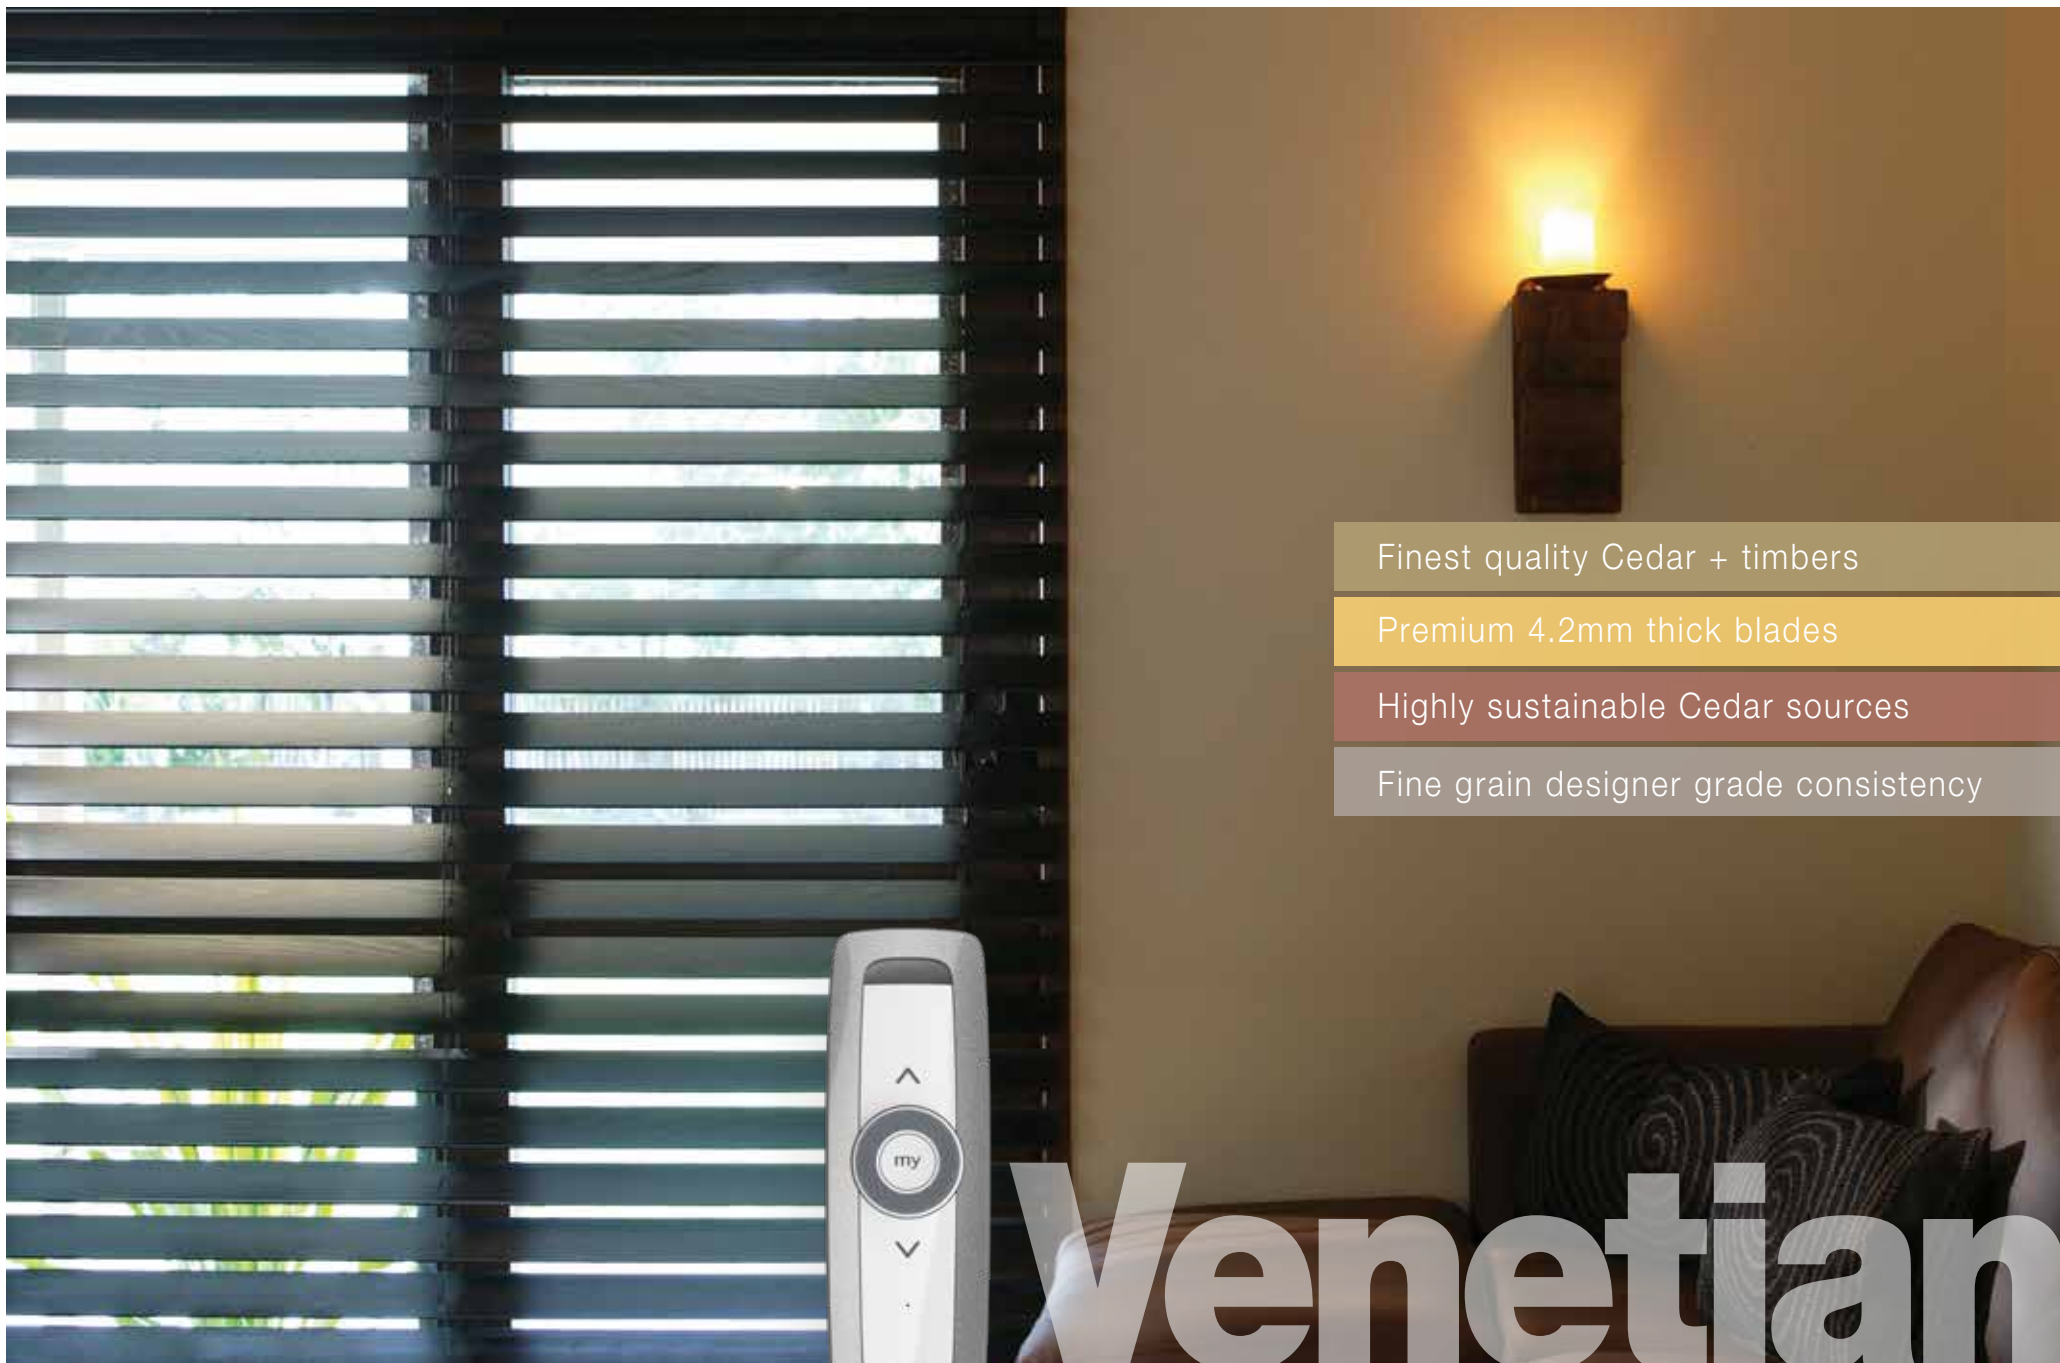

#### Motorisation:

Highly suitable

Download Technical brochure:  
[www.petermeyerblinds.com.au](http://www.petermeyerblinds.com.au)

46mm Cedar Blade

60mm Cedar Blade

85mm Cedar + Hemlock Blades

Finest quality Cedar + timbers