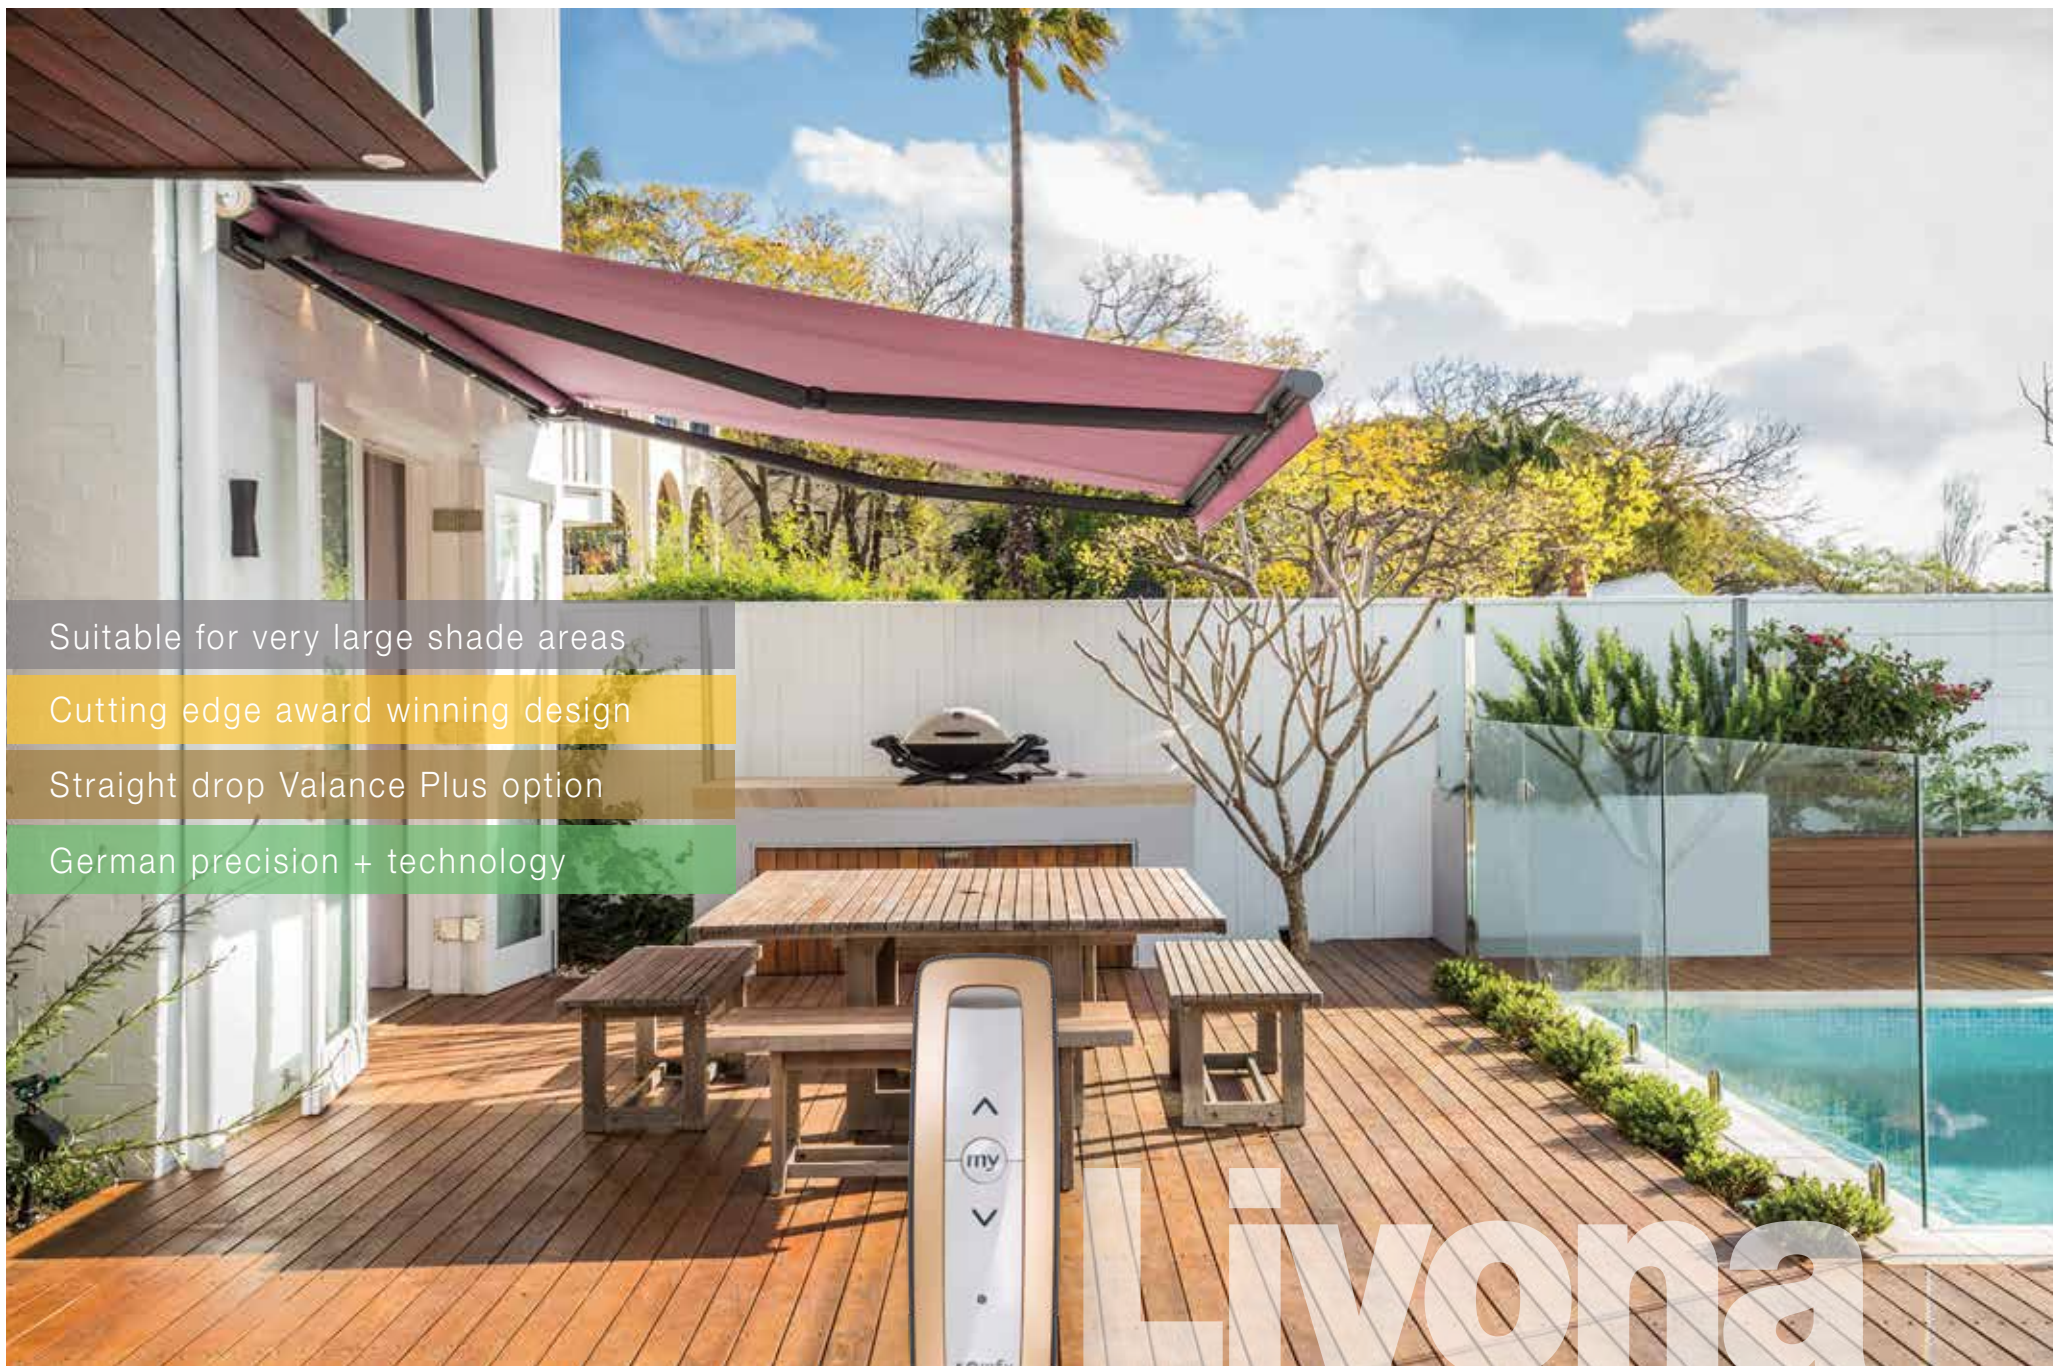

### See Fabrics + Options:

Download Technical brochure:

[www.petermeyerblinds.com.au](http://www.petermeyerblinds.com.au)

Mini Max

Suitable for very large shade areas

Cutting edge award winning design

Straight drop Valance Plus option