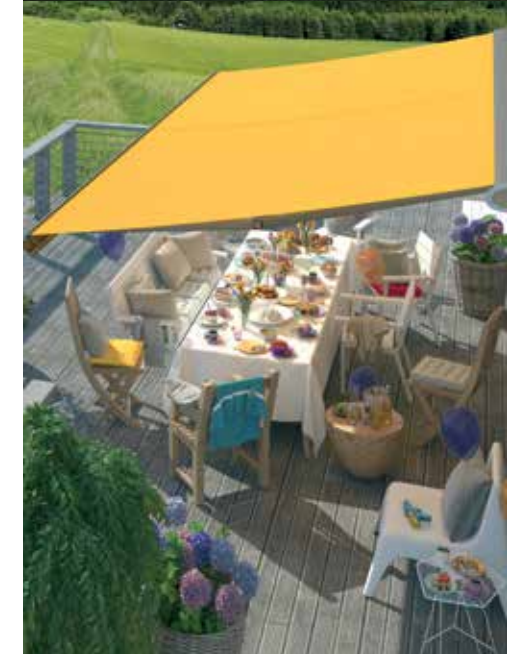

See Fabrics + Options:

Download Technical brochure:

www.petermeyerblinds.com.au