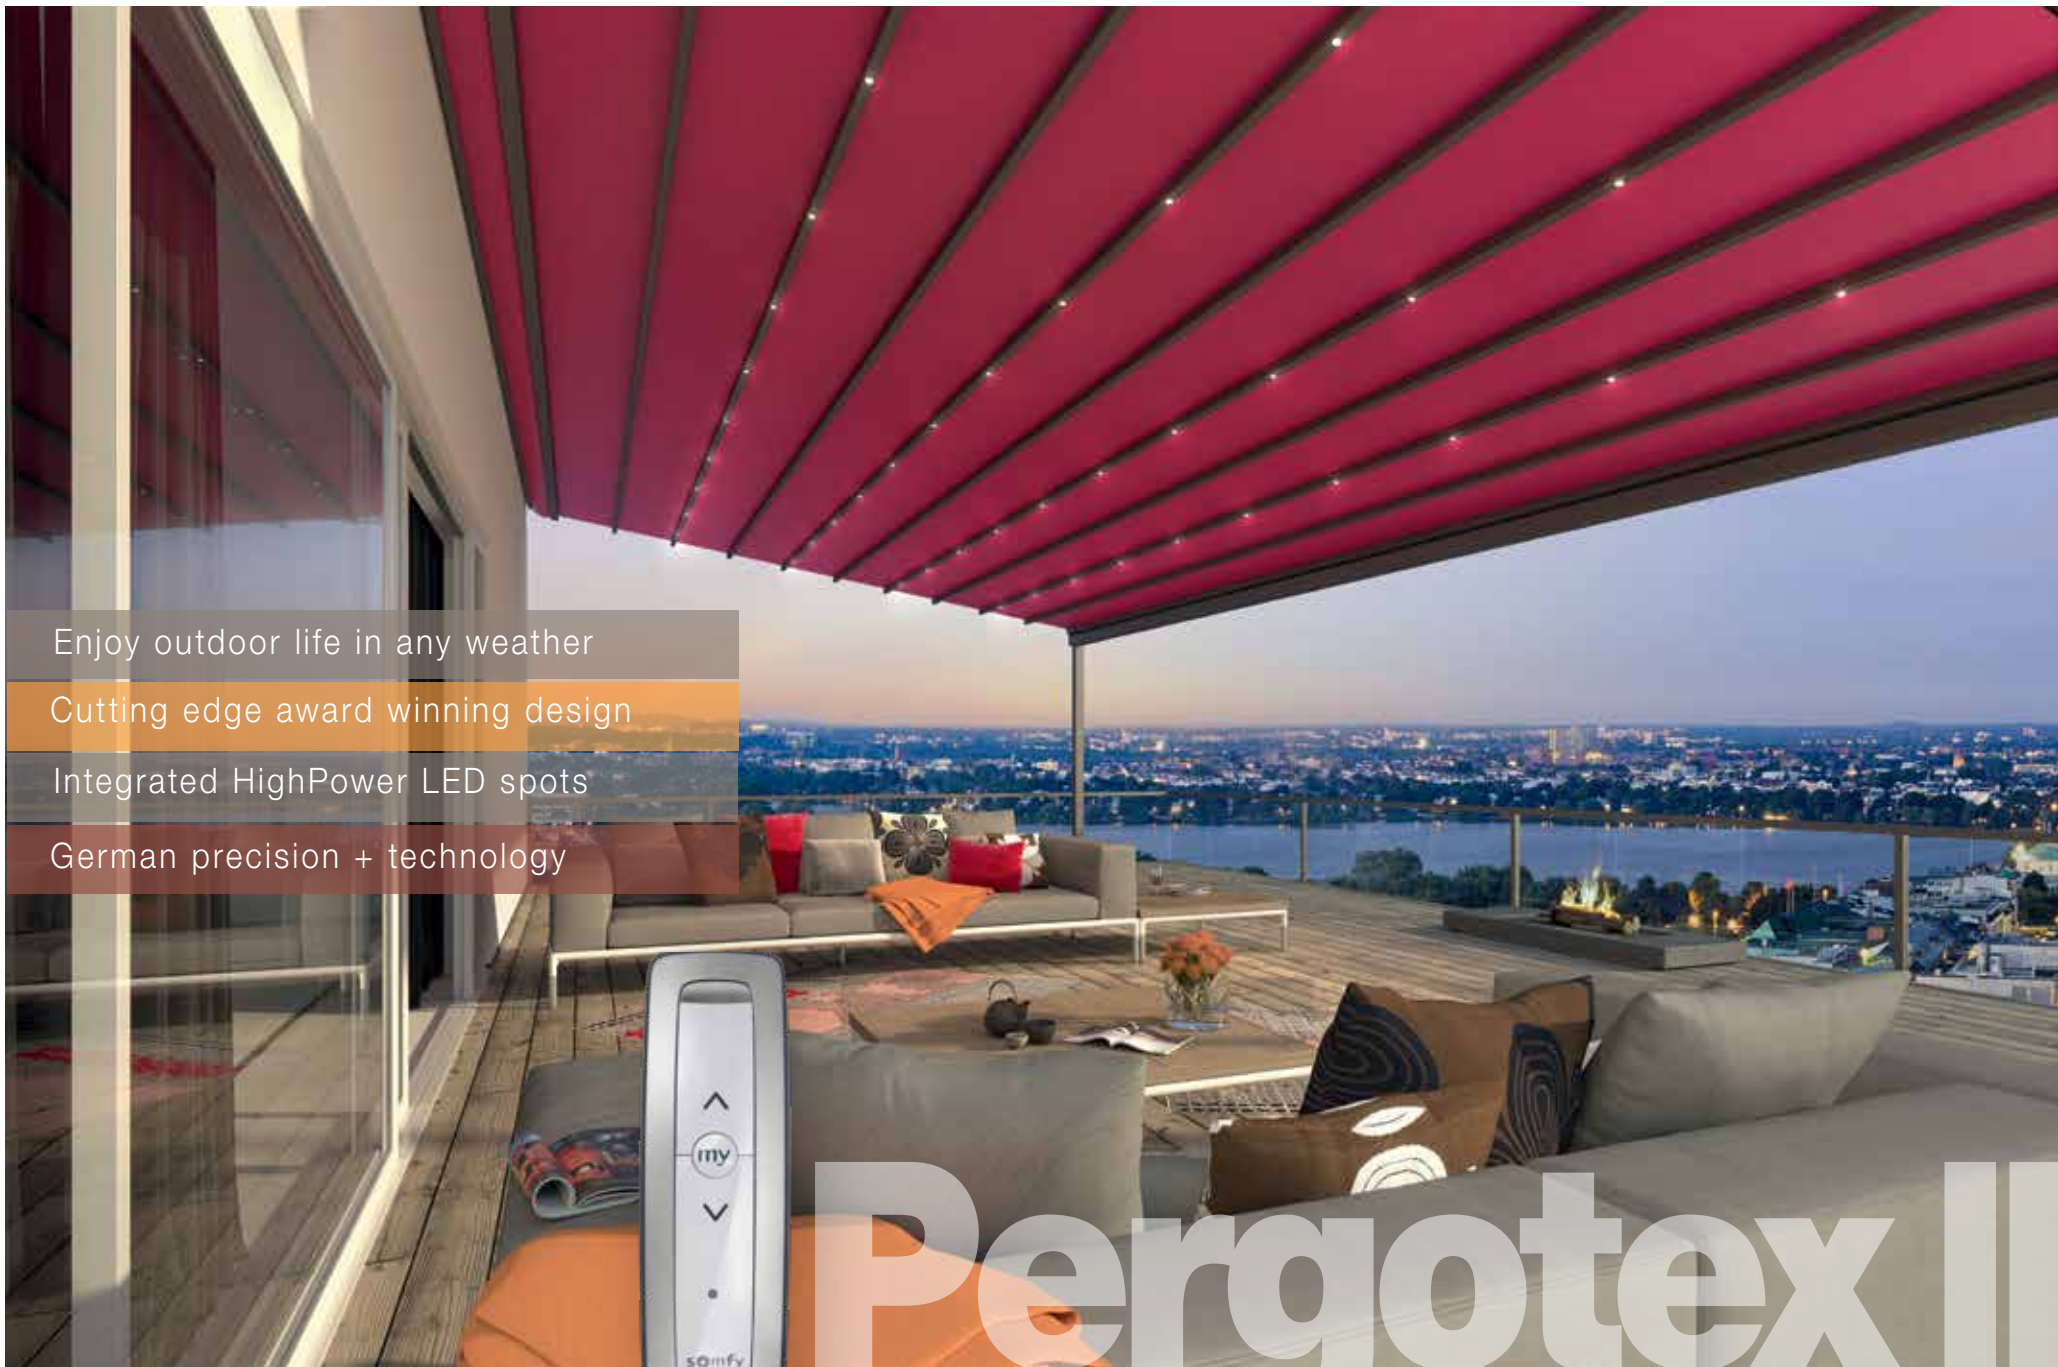

[www.petermeyerblinds.com.au](http://www.petermeyerblinds.com.au)

Enjoy outdoor life in any weather  
Cutting edge award winning design  
Integrated HighPower LED spots  
German precision + technology