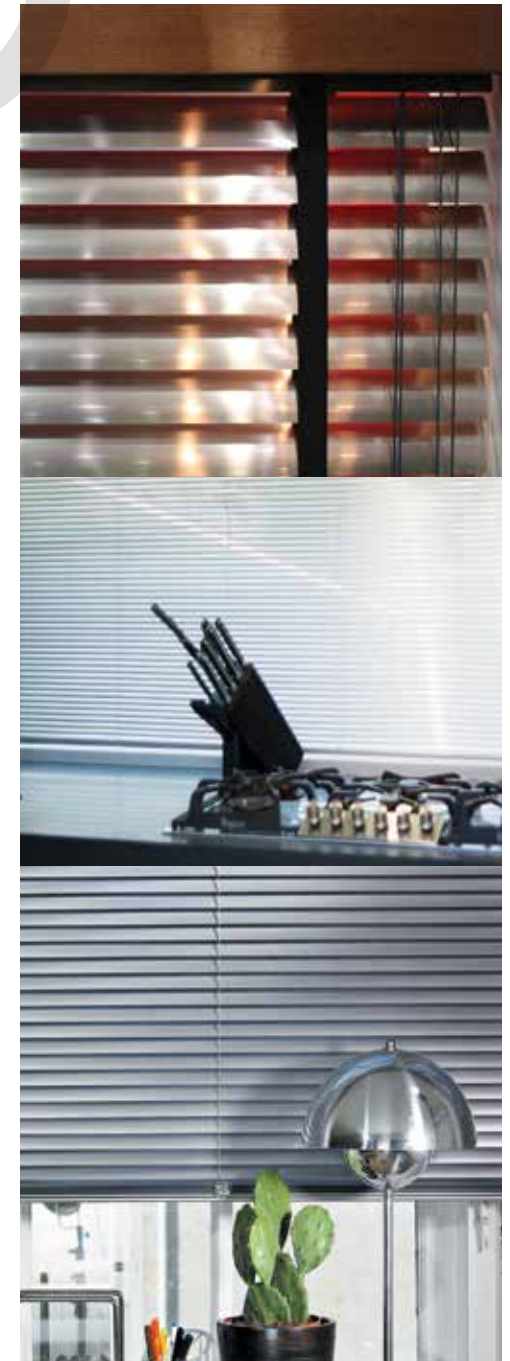

Aluminium Venetians

25MM + 50MM ALUMINIUM + UNIQUE 50MM ALLOY & CEDAR COMBINATION

Aluminium Venetians: Combining elegant simplicity with practical versatility and function. They bring a high level of minimalist and on trend style to most architectural directions. The wide range of metallics and designer colours together with a choice of a slim 25mm wide or Classic 50mm wide slat provides designers, architects and decorators with a wide range of unique design solutions.

Manhattan Venetians: Our custom made Manhattan Venetians combine rich Canadian Western Red Cedar fascias and baserails with a stylish combination of premium 50mm crowned aluminium slats, in a range of designer colours with colour co-ordinated string tapes. The Cedar is offered in finishes including clear lacquer, custom stains and paints together with a standard range of classic complimentary colours. Manhattans are unique to Blinds by Peter Meyer.

The look and feel of Manhattan Blinds ranges from extremely modern & urban slick to classic 'retro', depending on the installed environment.

Specifications

25mm Aluminium Venetians:

Maximum Sizes:

Maximum Width: 3000mm
Maximum Height: 3000mm
Maximum Area: 6sqm

50mm Classic Aluminium Venetians:

Maximum Sizes:

Maximum Width: 3200mm
Maximum Height: 3300mm
Maximum Area: 10sqm

Manhattan | 50mm Aluminium + Cedar Venetians:

Maximum Sizes:

Maximum Width: 3200mm
Maximum Height: 3300mm
Maximum Area: 10sqm

Motorisation:

Highly suitable

See Fabrics + Options:

Download Technical brochure:

www.petermeyerblinds.com.au